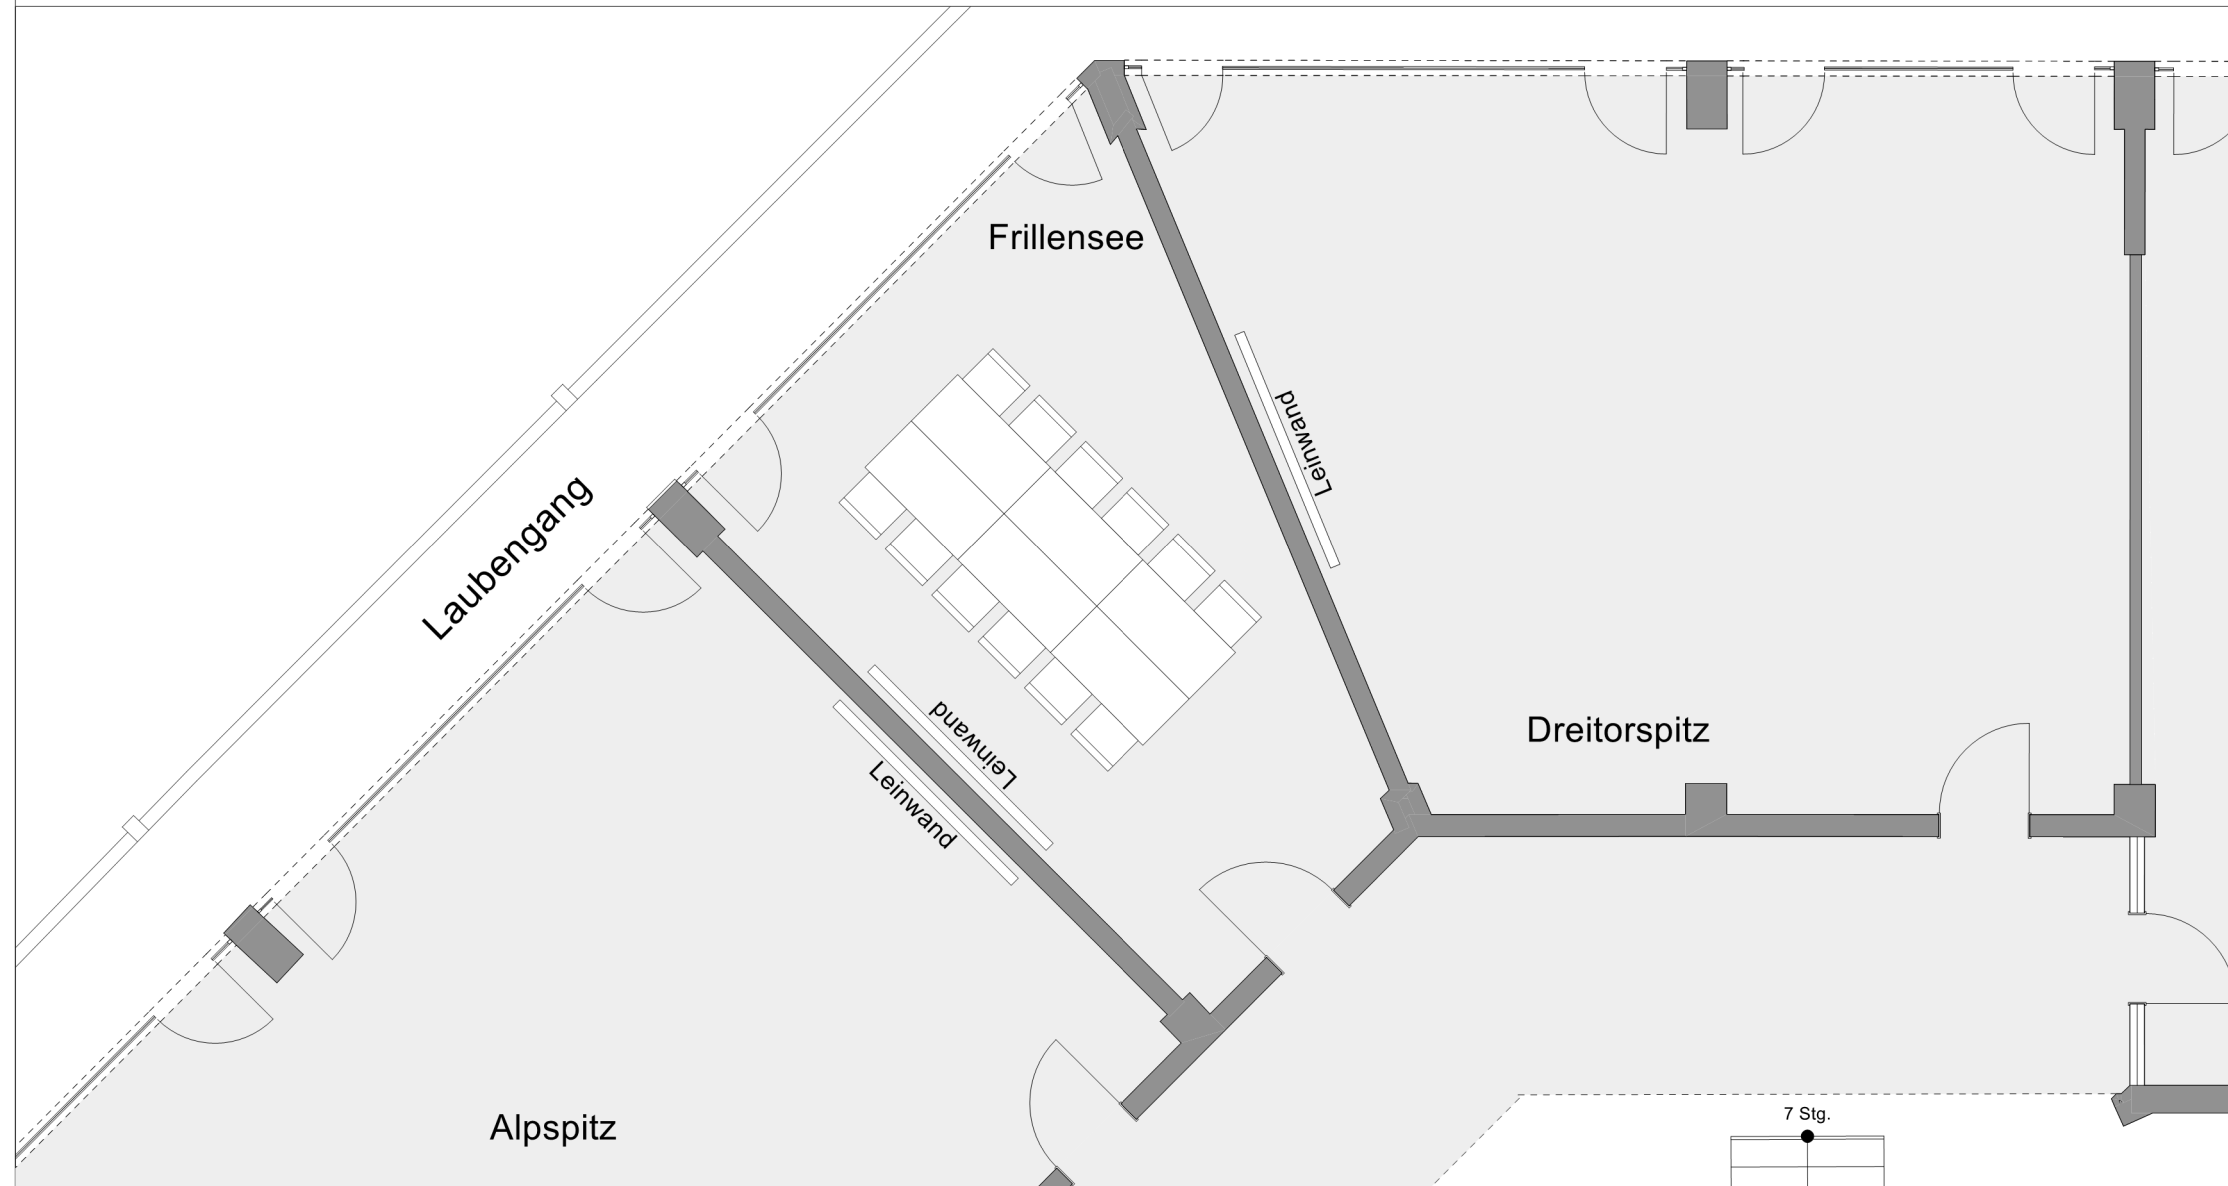

**HOTEL AM BADERSEE**  
ZUGSPITZDORF GRAINAU

**Floor:**  
Floor 3

**Room:**  
Frillensee

**Setup:**  
Block

**Persons:**  
12 Persons

Dream away, breathe in the atmosphere, be inspired and indulge your senses.  
Welcome to Hotel am Badersee.